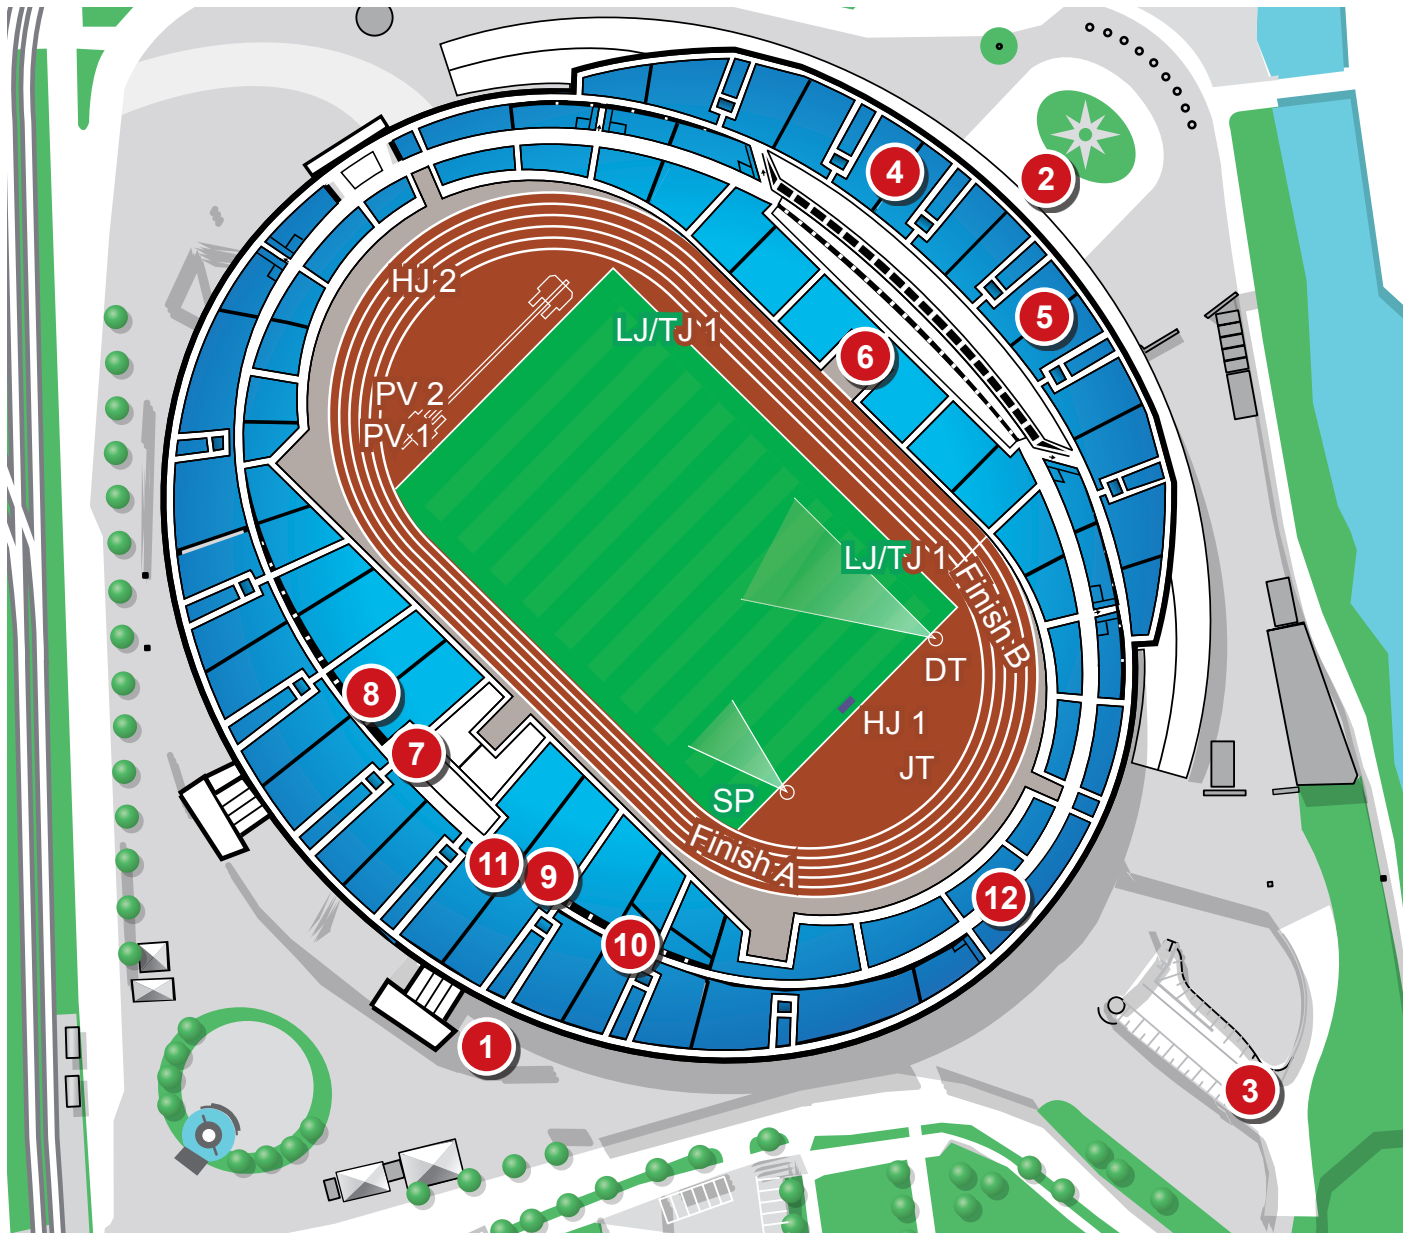

Arenaguide Ullevi - VÄRLDSUNGDOMSSPELEN

1. Entrance STU
2. Entrance Parad
3. Car parking
4. Dressing Room Men
5. Dressing Room Women
6. Bib Numbers Swedish clubs
7. Info / Bib Numbers Foreign athletes
8. Secretariat
9. Signing & Results
10. Sales Corner
11. Kiosk
12. Restaurant
13. Warm Up Area